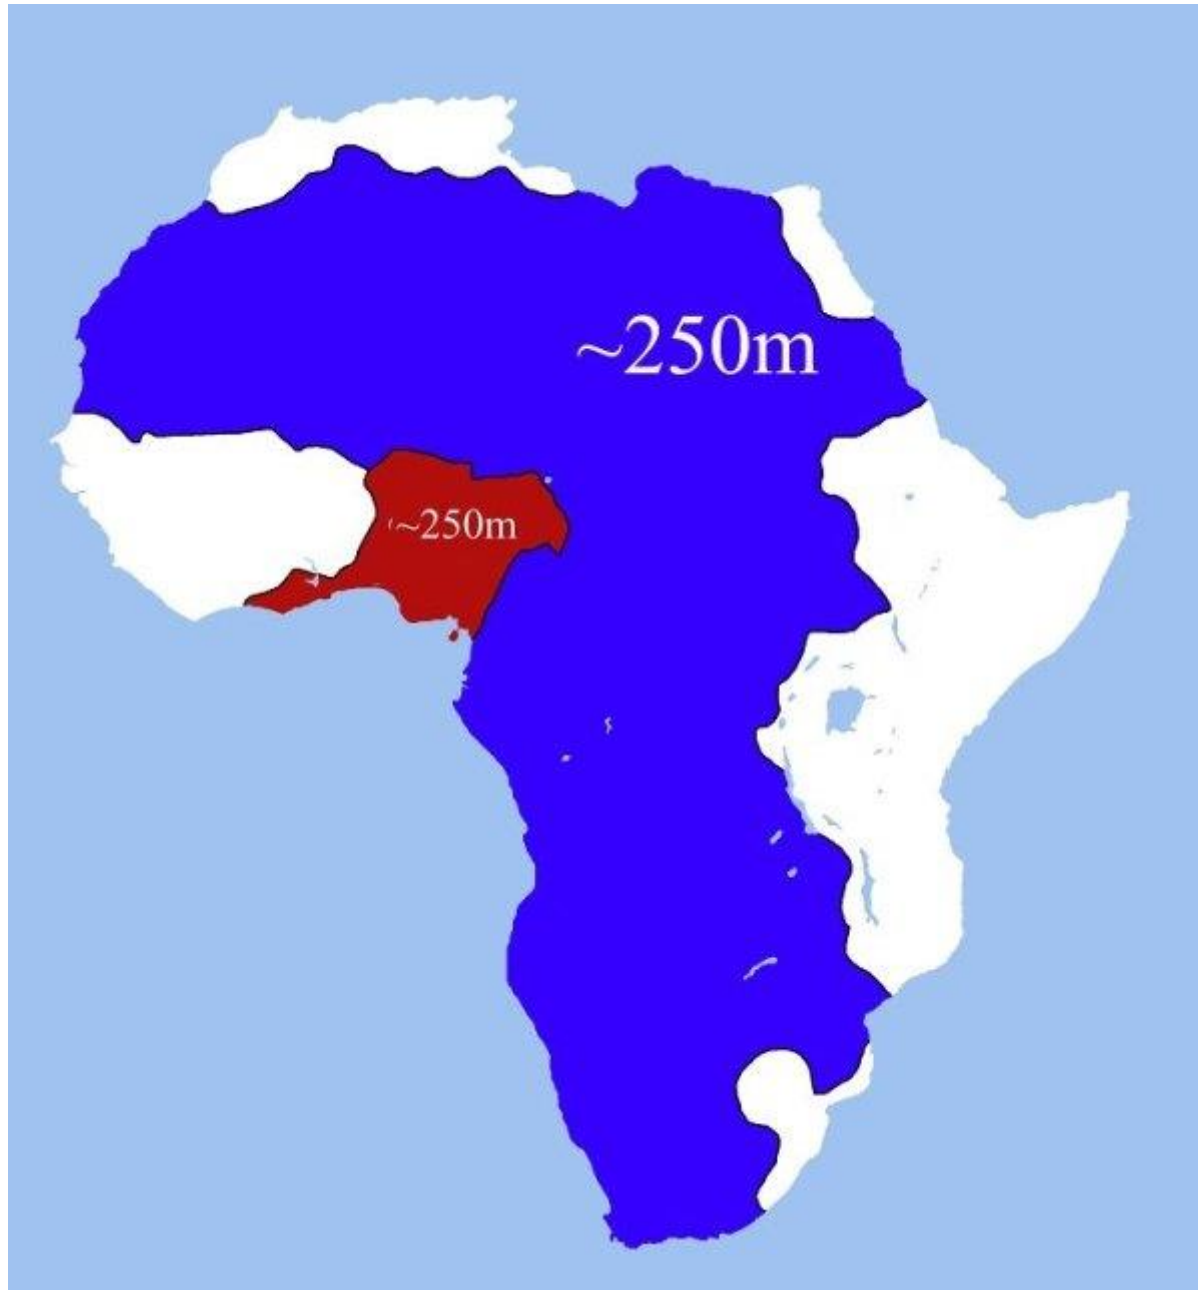

WORLD COMPARISON MAPS

SIZE COMPARISON BETWEEN AUSTRALIA AND THE UNITED STATES

TRACKING OF AN EAGLE OVER A 20 YEAR PERIOD

THE STATES SHOWN IN BLUE ABOVE HAVE A SMALLER POPULATION THAN LOS ANGELES COUNTY

50 PERCENT OF CANADIANS LIVE SOUTH OF THE RED LINE

THE BIGGEST NON-GOVERNMENT EMPLOYER IN EACH STATE

Each section contains 10% of the world's population.

THE RED AND ORANGE SECTIONS HAVE EQUAL POPULATIONS

ALL THE NATIONS THAT HAVE TO BE COMBINED TO BE EQUAL TO BRAZIL'S ANNUAL HOMICIDES

THESE 2 AREAS OF AFRICA HAVE ROUGHLY EQUAL POPULATIONS

LIGHT POLLUTION FROM COAST TO COAST

PASSENGER RAILWAY NETWORKS 2020

Source: OpenTrainProject, https://travegeo.com/Open_Train_Project

PASSENGER RAILWAY NETWORK 2020

YOU CAN FIT THE ENTIRETY OF POLAND INTO TEXAS AND STILL BE ABLE TO DRIVE AROUND IT

OUT OF SERVICE RAILWAYS

EVERY STATE RANKED BY HEALTHINESS

World's smallest country Vatican City (0.44 sq km) in red outline is smaller than the world's largest building by footprint Aalsmeer Flower Auction, Netherlands (0.52 sq km)