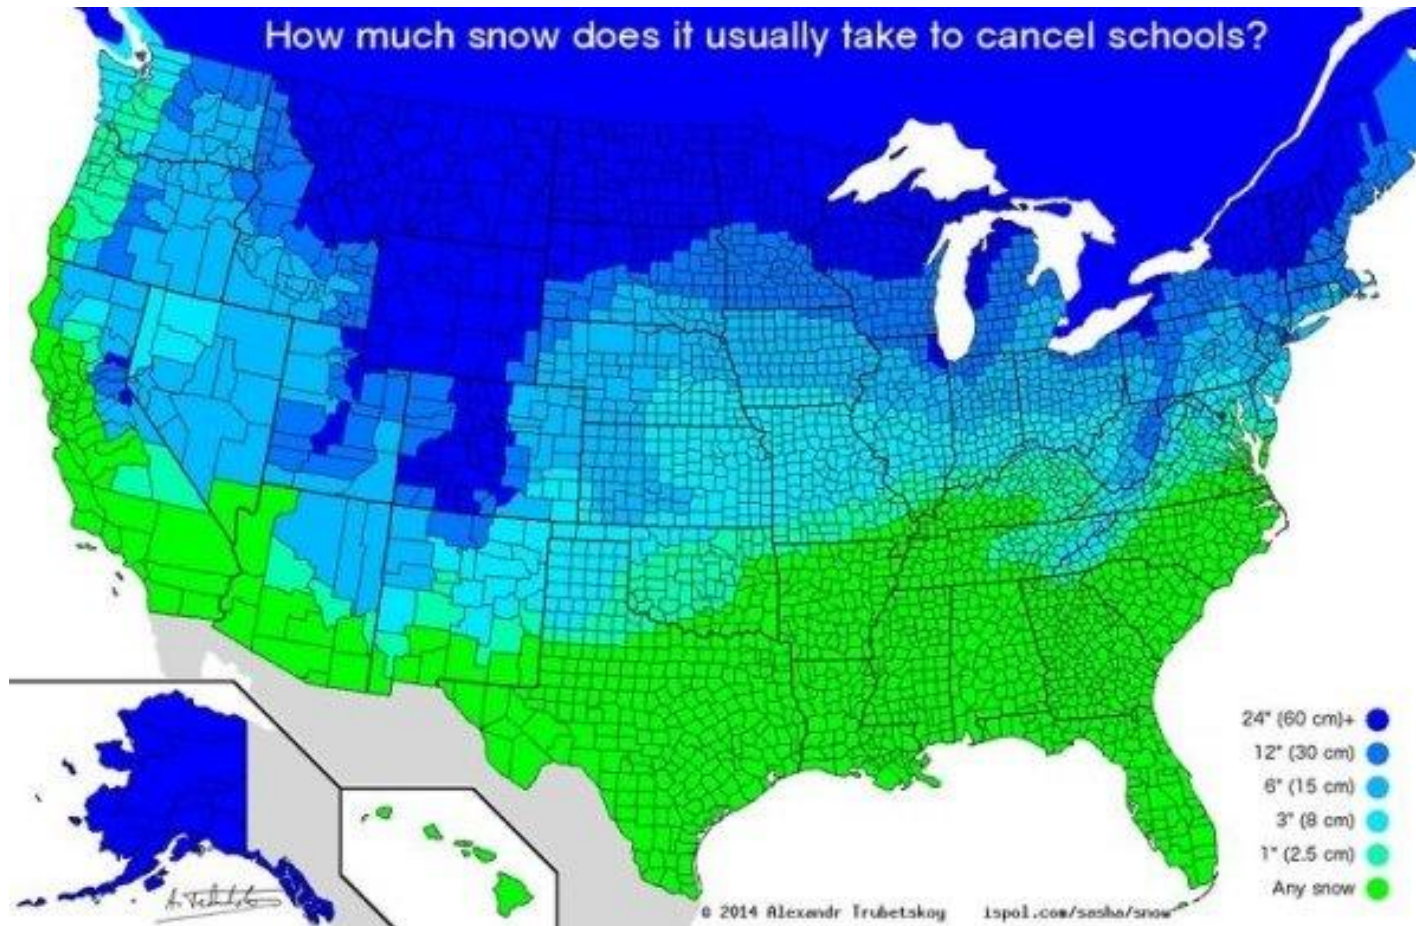

THE BIGGEST NON-GOVERNMENT EMPLOYER IN EACH STATE

Each section contains 10% of the world's population.

THE RED AND ORANGE SECTIONS HAVE EQUAL POPULATIONS

ALL THE NATIONS THAT HAVE TO BE COMBINED TO BE EQUAL TO BRAZIL'S ANNUAL HOMICIDES

THESE 2 AREAS OF AFRICA HAVE ROUGHLY EQUAL POPULATIONS

LIGHT POLLUTION FROM COAST TO COAST

PASSENGER RAILWAY NETWORKS 2020

Source: OpenTrainProject, https://travegeo.com/Open_Train_Project

PASSENGER RAILWAY NETWORK 2020

AN IMAGE OF GPS TRACKING OF MULTIPLE WOLVES IN SIX DIFFERENT PACKS AROUND VOYAGEURS NATIONAL PARK SHOWS HOW MUCH THE WOLF PACKS AVOID EACH OTHER'S RANGE

HOW MUCH SNOW DOES IT USUALLY TAKE TO CANCEL SCHOOLS?