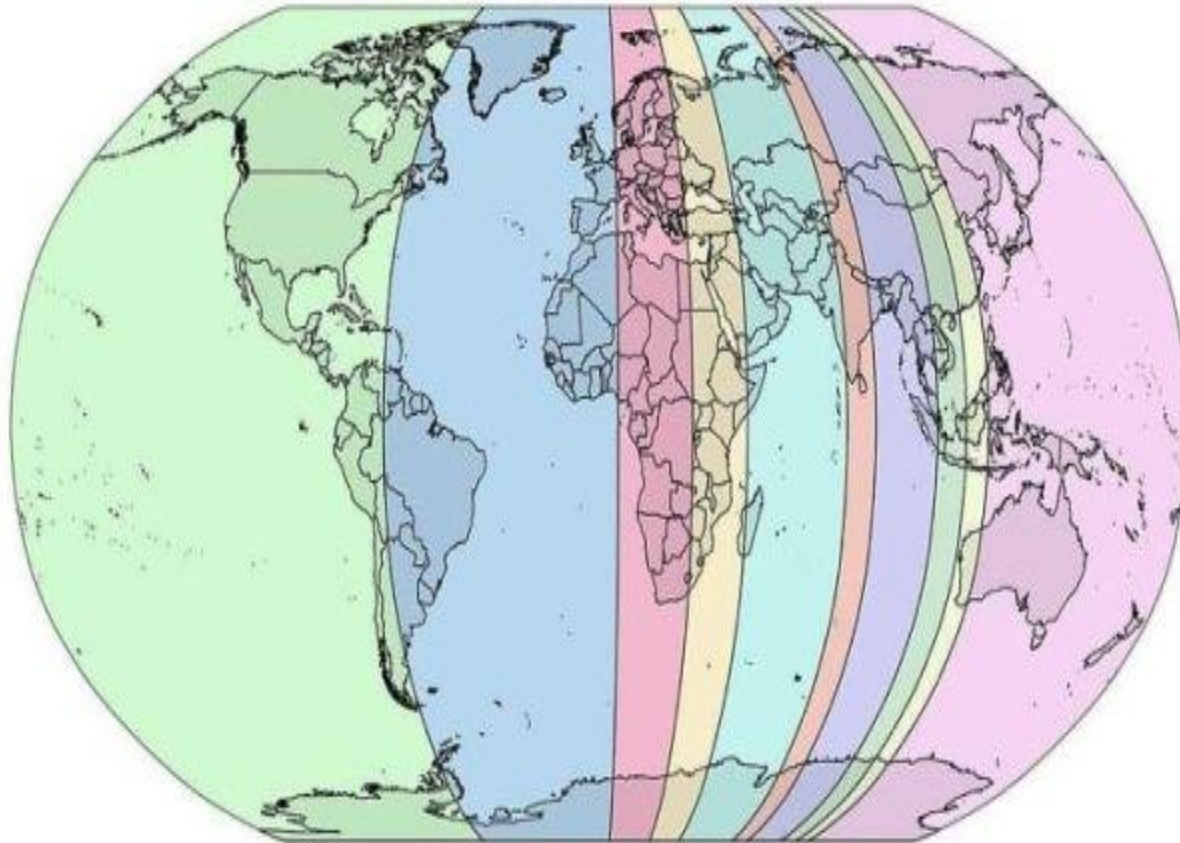

WORLD COMPARISON MAPS

SIZE COMPARISON BETWEEN AUSTRALIA AND THE UNITED STATES

TRACKING OF AN EAGLE OVER A 20 YEAR PERIOD

THE STATES SHOWN IN BLUE ABOVE HAVE A SMALLER POPULATION THAN LOS ANGELES COUNTY

50 PERCENT OF CANADIANS LIVE SOUTH OF THE RED LINE

THE BIGGEST NON-GOVERNMENT EMPLOYER IN EACH STATE

Each section contains 10% of the world's population.

THE RED AND ORANGE SECTIONS HAVE EQUAL POPULATIONS

ALL THE NATIONS THAT HAVE TO BE COMBINED TO BE EQUAL TO BRAZIL'S ANNUAL HOMICIDES

THESE 2 AREAS OF AFRICA HAVE ROUGHLY EQUAL POPULATIONS

LIGHT POLLUTION FROM COAST TO COAST

PASSENGER RAILWAY NETWORKS 2020

Source: OpenTrainProject, https://travegeo.com/Open_Train_Project

PASSENGER RAILWAY NETWORK 2020

YOU CAN FIT THE ENTIRETY OF POLAND INTO TEXAS AND STILL BE ABLE TO DRIVE AROUND IT

OUT OF SERVICE RAILWAYS

EVERY STATE RANKED BY HEALTHINESS

World's smallest country Vatican City (0.44 sq km) in red outline is smaller than the world's largest building by footprint Aalsmeer Flower Auction, Netherlands (0.52 sq km)