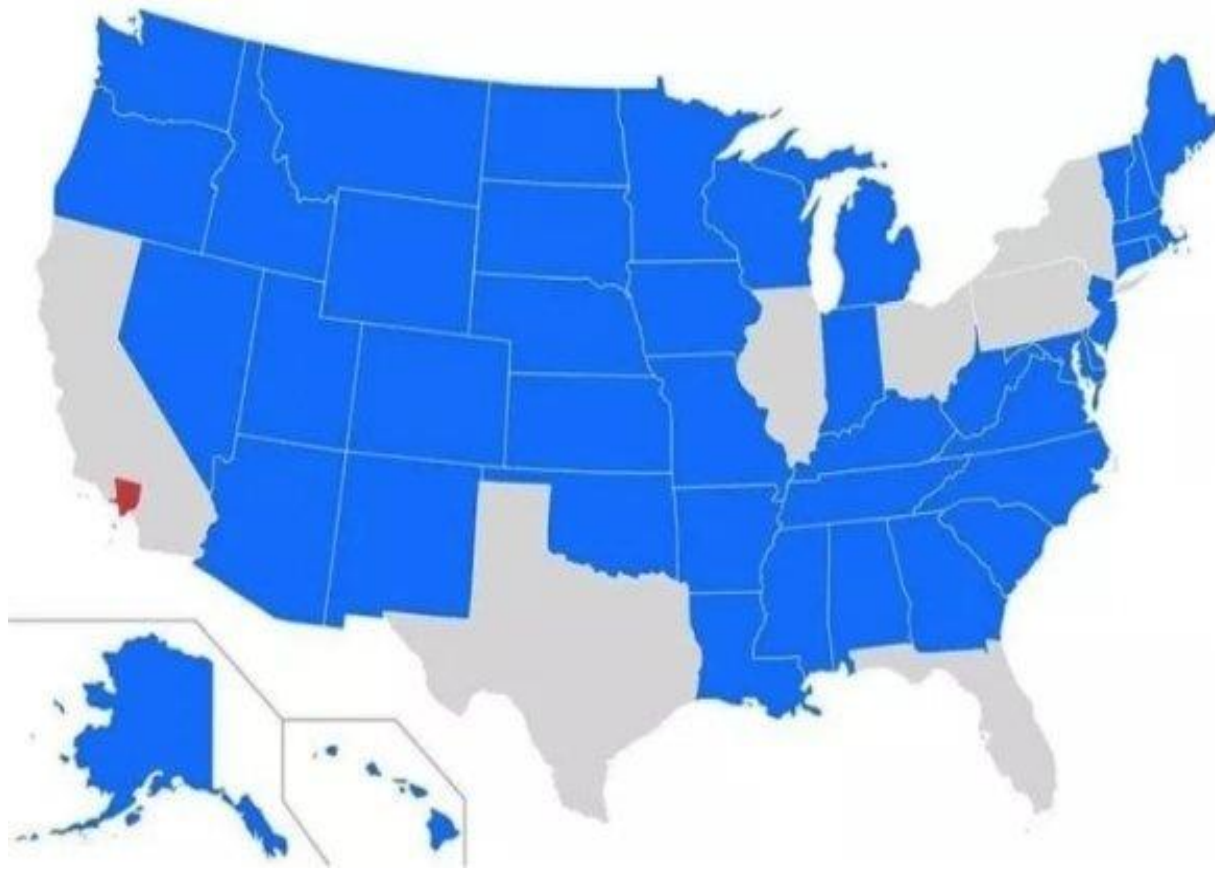

WORLD COMPARISON MAPS

SIZE COMPARISON BETWEEN AUSTRALIA AND THE UNITED STATES

TRACKING OF AN EAGLE OVER A 20 YEAR PERIOD

THE STATES SHOWN IN BLUE ABOVE HAVE A SMALLER POPULATION THAN LOS ANGELES COUNTY

50 PERCENT OF CANADIANS LIVE SOUTH OF THE RED LINE

THE BIGGEST NON-GOVERNMENT EMPLOYER IN EACH STATE

Each section contains 10% of the world's population.

THE RED AND ORANGE SECTIONS HAVE EQUAL POPULATIONS

ALL THE NATIONS THAT HAVE TO BE COMBINED TO BE EQUAL TO BRAZIL'S ANNUAL HOMICIDES

THESE 2 AREAS OF AFRICA HAVE ROUGHLY EQUAL POPULATIONS

LIGHT POLLUTION FROM COAST TO COAST

PASSENGER RAILWAY NETWORKS 2020

Source: OpenTrainProject, https://travegeo.com/Open_Train_Project

PASSENGER RAILWAY NETWORK 2020

YOU CAN FIT THE ENTIRETY OF POLAND INTO TEXAS AND STILL BE ABLE TO DRIVE AROUND IT

OUT OF SERVICE RAILWAYS

EVERY STATE RANKED BY HEALTHINESS

World's smallest country Vatican City (0.44 sq km) in red outline is smaller than the world's largest building by footprint Aalsmeer Flower Auction, Netherlands (0.52 sq km)