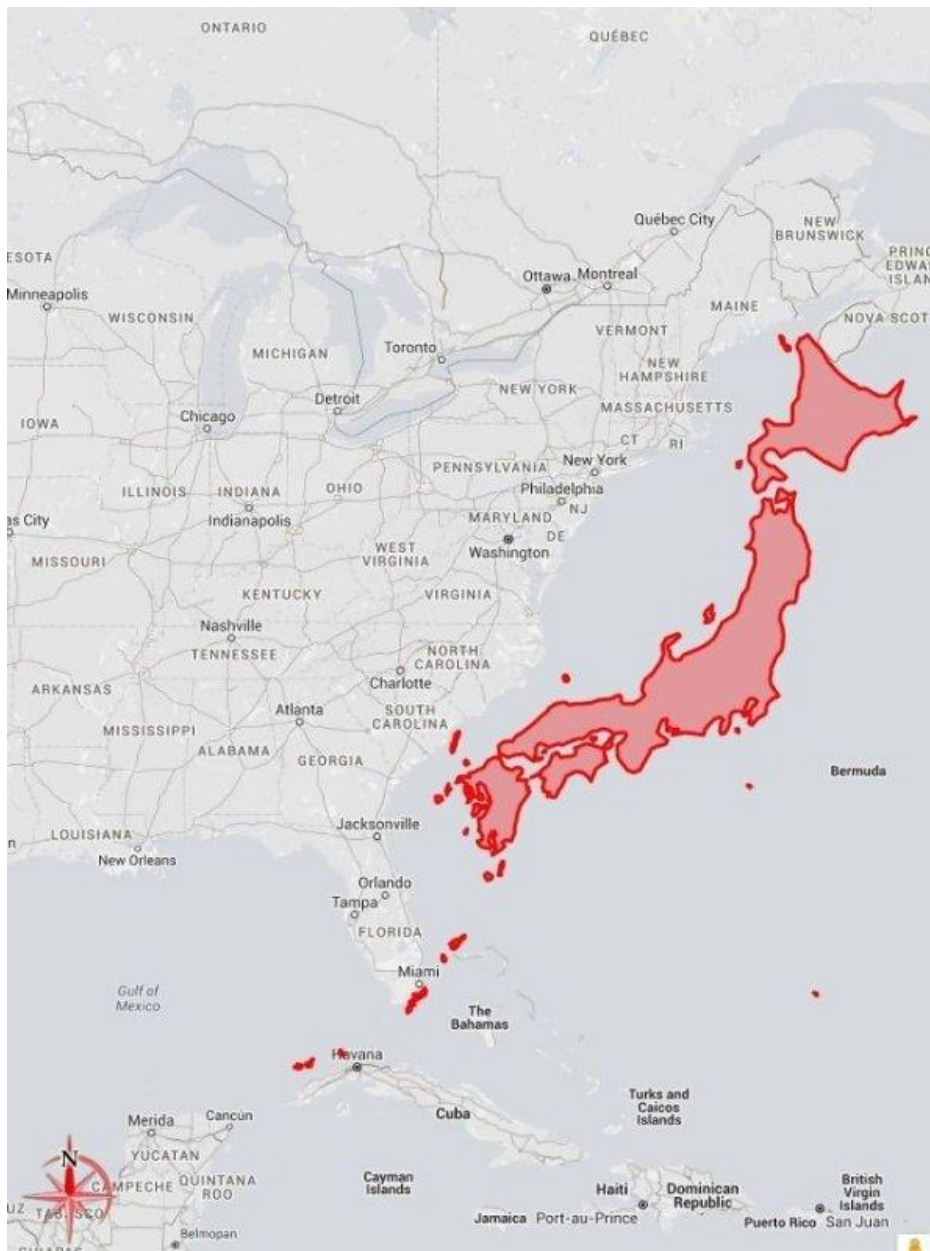

THESE 2 AREAS OF AFRICA HAVE ROUGHLY EQUAL POPULATIONS

LIGHT POLLUTION FROM COAST TO COAST

PASSENGER RAILWAY NETWORKS 2020

Source: OpenTrainProject, https://travegeo.com/Open_Train_Project

PASSENGER RAILWAY NETWORK 2020

AN IMAGE OF GPS TRACKING OF MULTIPLE WOLVES IN SIX DIFFERENT PACKS AROUND VOYAGEURS NATIONAL PARK SHOWS HOW MUCH THE WOLF PACKS AVOID EACH OTHER'S RANGE

HOW MUCH SNOW DOES IT USUALLY TAKE TO CANCEL SCHOOLS?

YOU CAN FIT THE ENTIRETY OF POLAND INTO TEXAS AND STILL BE ABLE TO DRIVE AROUND IT

OUT OF SERVICE RAILWAYS

EVERY STATE RANKED BY HEALTHINESS

World's smallest country Vatican City (0.44 sq km) in red outline is smaller than the world's largest building by footprint Aalsmeer Flower Auction, Netherlands (0.52 sq km)

LIST OF COUNTRIES MENTIONED OR REFERRED IN THE BIBLE

MOST COMMON COUNTRY OF BIRTH FOR FOREIGN-BORN RESIDENTS IN THE US, EXCLUDING MEXICO

JAPAN, HOW BIG IT IS IN REALITY?

Here's a Youtube video of [How the World Map Looks Wildly Different Than You Think](#)