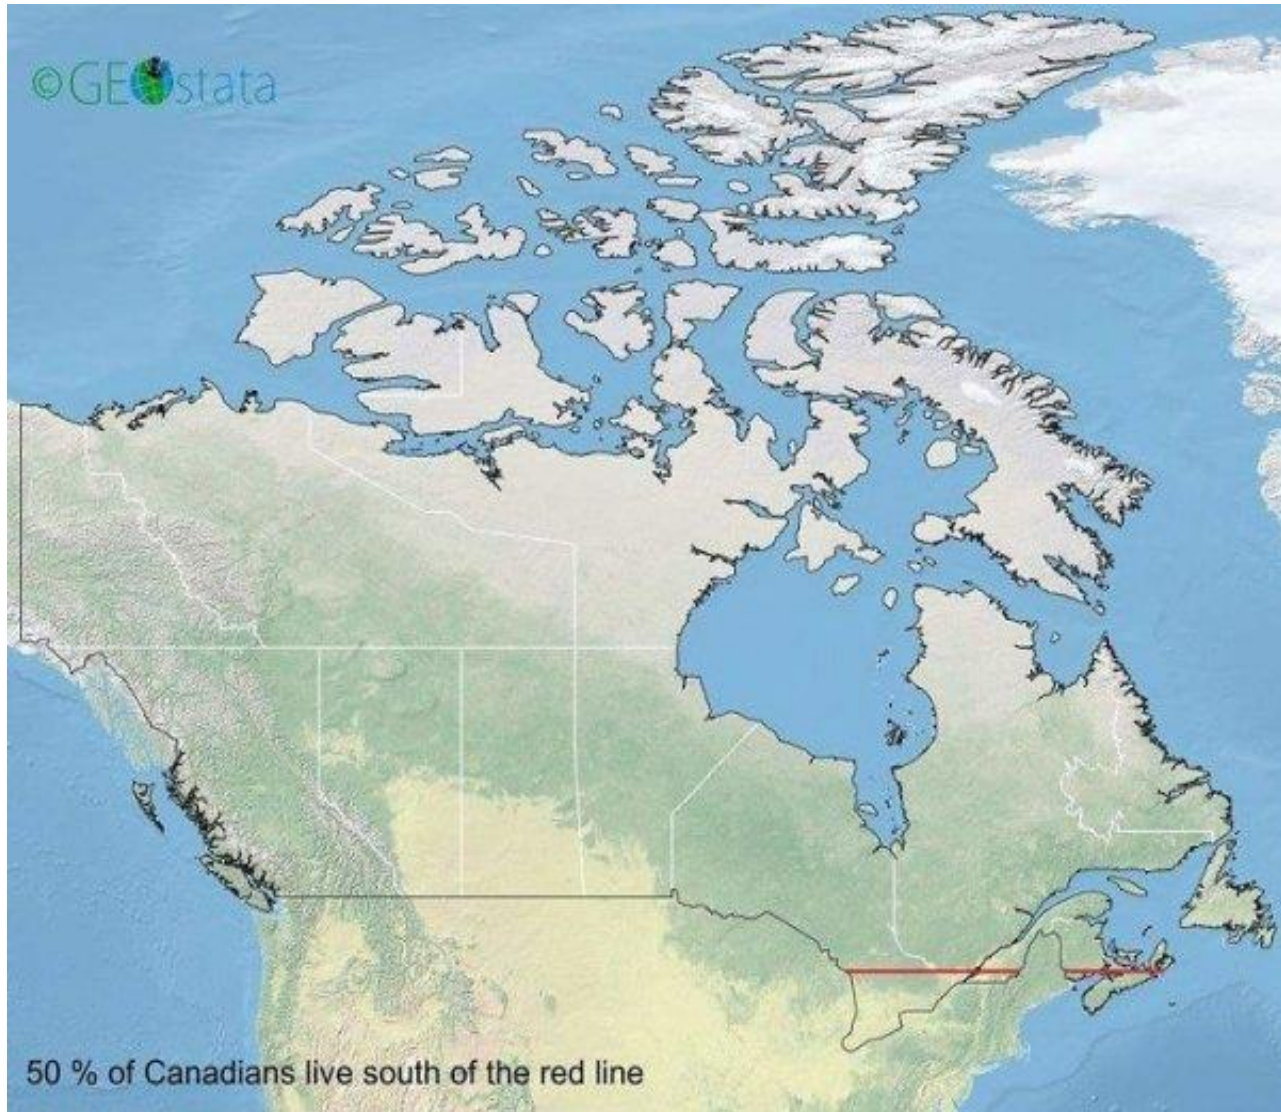

WORLD COMPARISON MAPS

SIZE COMPARISON BETWEEN AUSTRALIA AND THE UNITED STATES

TRACKING OF AN EAGLE OVER A 20 YEAR PERIOD

THE STATES SHOWN IN BLUE ABOVE HAVE A SMALLER POPULATION THAN LOS ANGELES COUNTY

50 PERCENT OF CANADIANS LIVE SOUTH OF THE RED LINE

THE BIGGEST NON-GOVERNMENT EMPLOYER IN EACH STATE

Each section contains 10% of the world's population.

THE RED AND ORANGE SECTIONS HAVE EQUAL POPULATIONS

ALL THE NATIONS THAT HAVE TO BE COMBINED TO BE EQUAL TO BRAZIL'S ANNUAL HOMICIDES

THESE 2 AREAS OF AFRICA HAVE ROUGHLY EQUAL POPULATIONS

LIGHT POLLUTION FROM COAST TO COAST

PASSENGER RAILWAY NETWORKS 2020

Source: OpenTrainProject, https://travegeo.com/Open_Train_Project

PASSENGER RAILWAY NETWORK 2020

YOU CAN FIT THE ENTIRETY OF POLAND INTO TEXAS AND STILL BE ABLE TO DRIVE AROUND IT

OUT OF SERVICE RAILWAYS

EVERY STATE RANKED BY HEALTHINESS

World's smallest country Vatican City (0.44 sq km) in red outline is smaller than the world's largest building by footprint Aalsmeer Flower Auction, Netherlands (0.52 sq km)